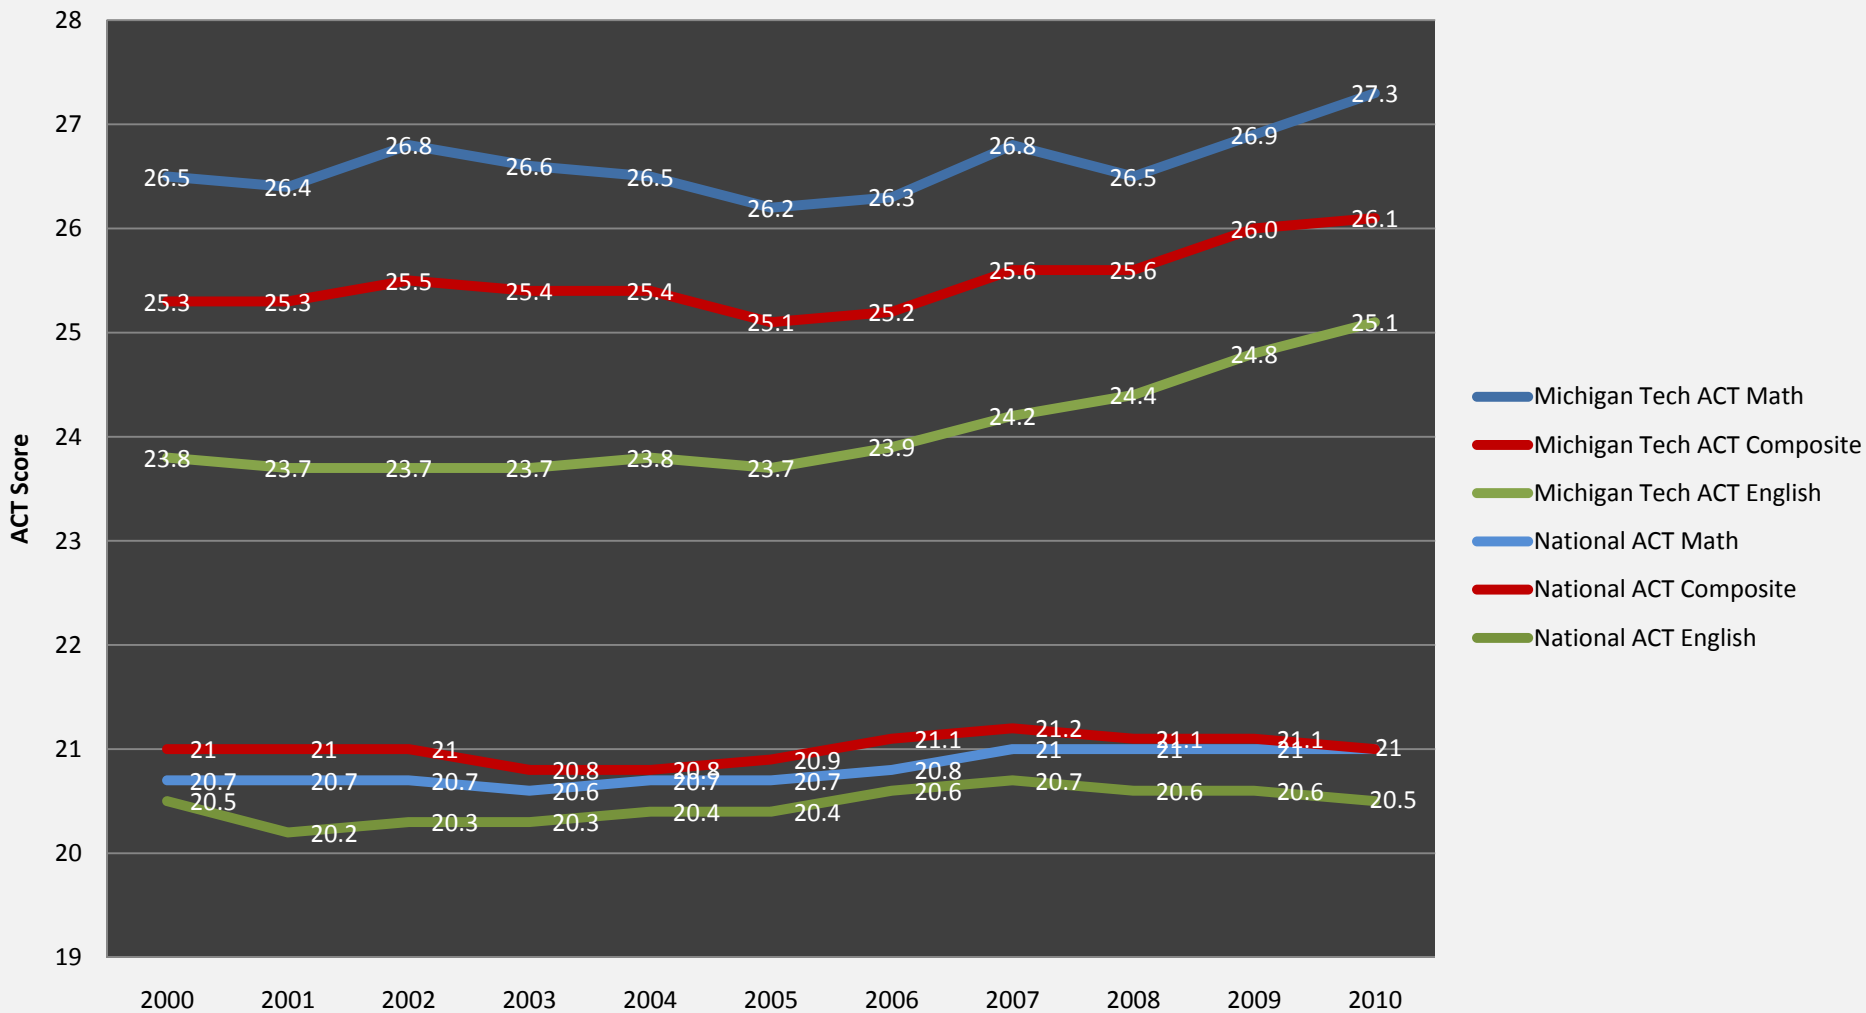

Fall 2010 Enrollment Report

Michigan Tech University Senate
Oct. 27, 2010

1885 – 2010

Michigan Tech

CELEBRATING 125 YEARS

Michigan Tech Fall Enrollment History 1970-2010

1885 – 2010

Michigan Tech

CELEBRATING 125 YEARS

Female Enrollment 2002-2010

1885 – 2010

Michigan Tech

CELEBRATING 125 YEARS

Domestic and International Diversity 2002-2010

1885 – 2010

Michigan Tech

1885 – 2010

Michigan Tech

CELEBRATING 125 YEARS

Freshman Michigan Tech vs. National ACT Scores 2000-2010

1885 – 2010

Michigan Tech

CELEBRATING 125 YEARS

Freshmen GPA