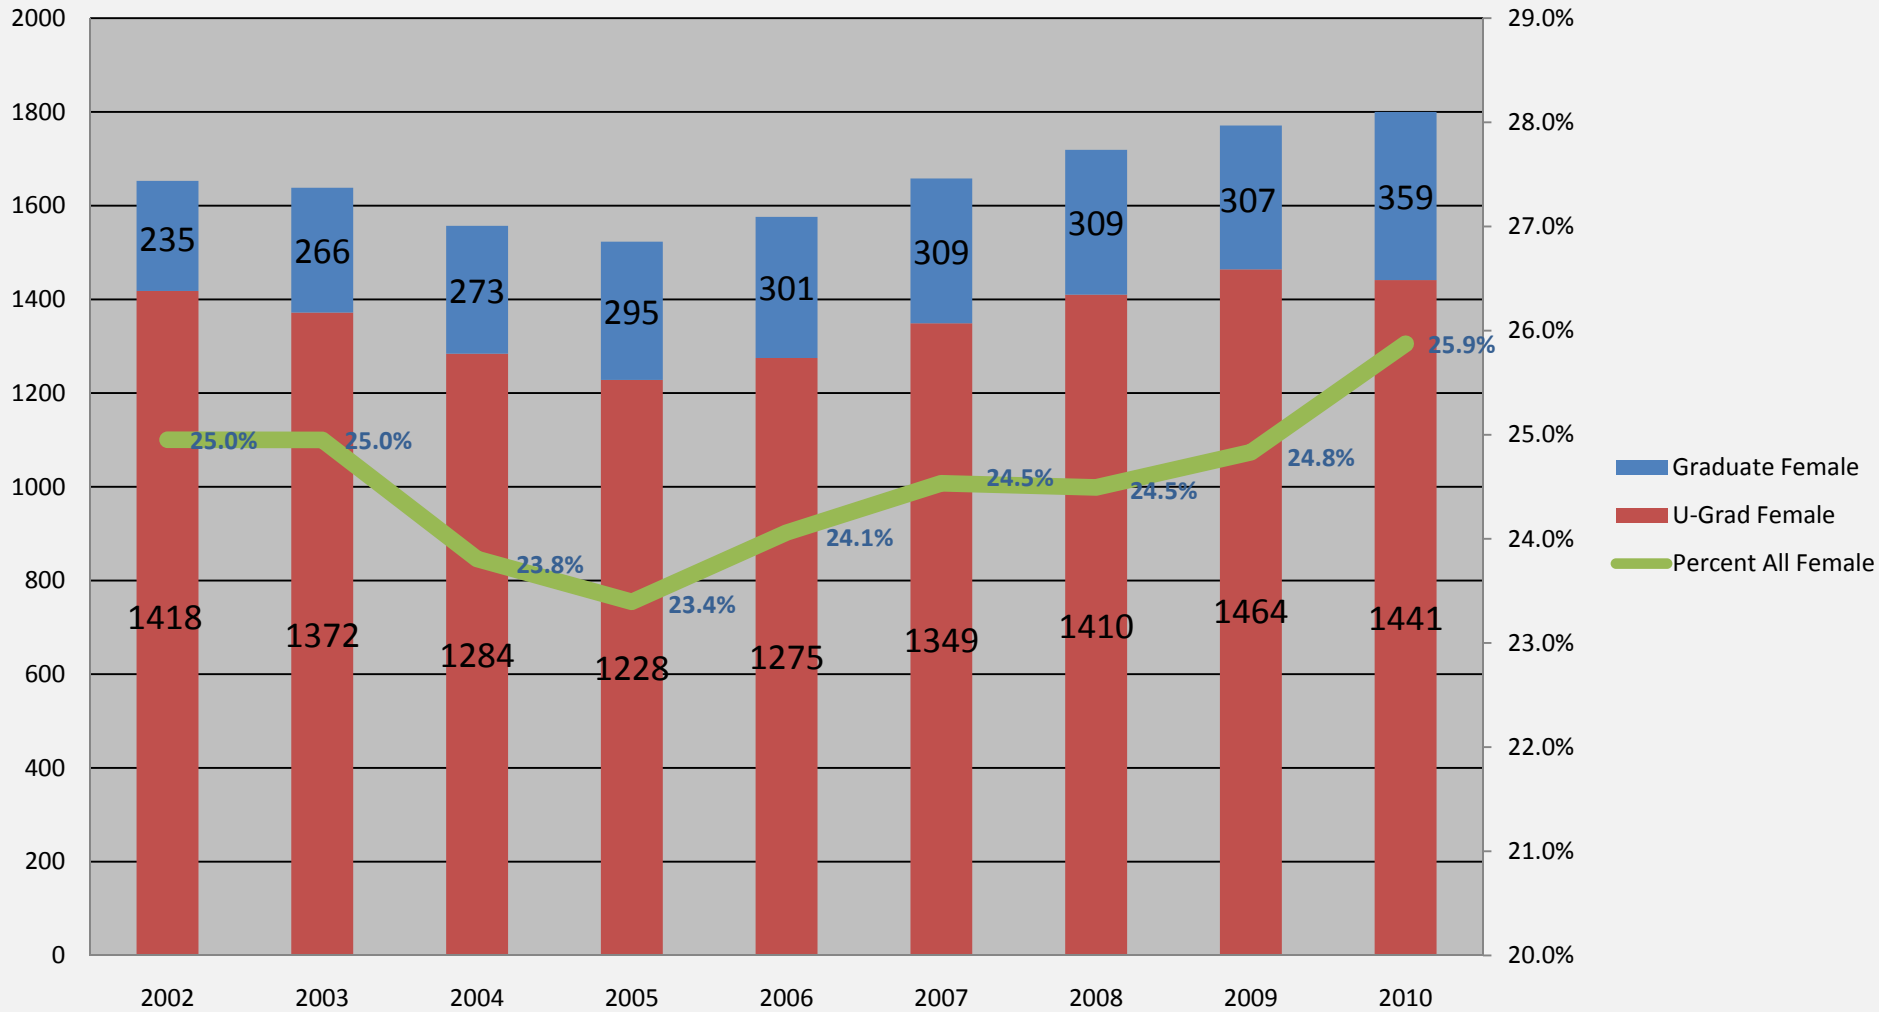

Fall 2010 Enrollment Report

Michigan Tech University Senate
Oct. 27, 2010

1885 – 2010

Michigan Tech

CELEBRATING 125 YEARS

Michigan Tech Fall Enrollment History 1970-2010

1885 – 2010

Michigan Tech

CELEBRATING 125 YEARS

Regular Learning (on-campus) Enrollment

1885 – 2010

Michigan Tech

CELEBRATING 125 YEARS

Total Enrollment by Student Type

1885 – 2010

Michigan Tech

CELEBRATING 125 YEARS

Female Enrollment 2002-2010

1885 – 2010

Michigan Tech

CELEBRATING 125 YEARS

Domestic and International Diversity 2002-2010

1885 – 2010

Michigan Tech