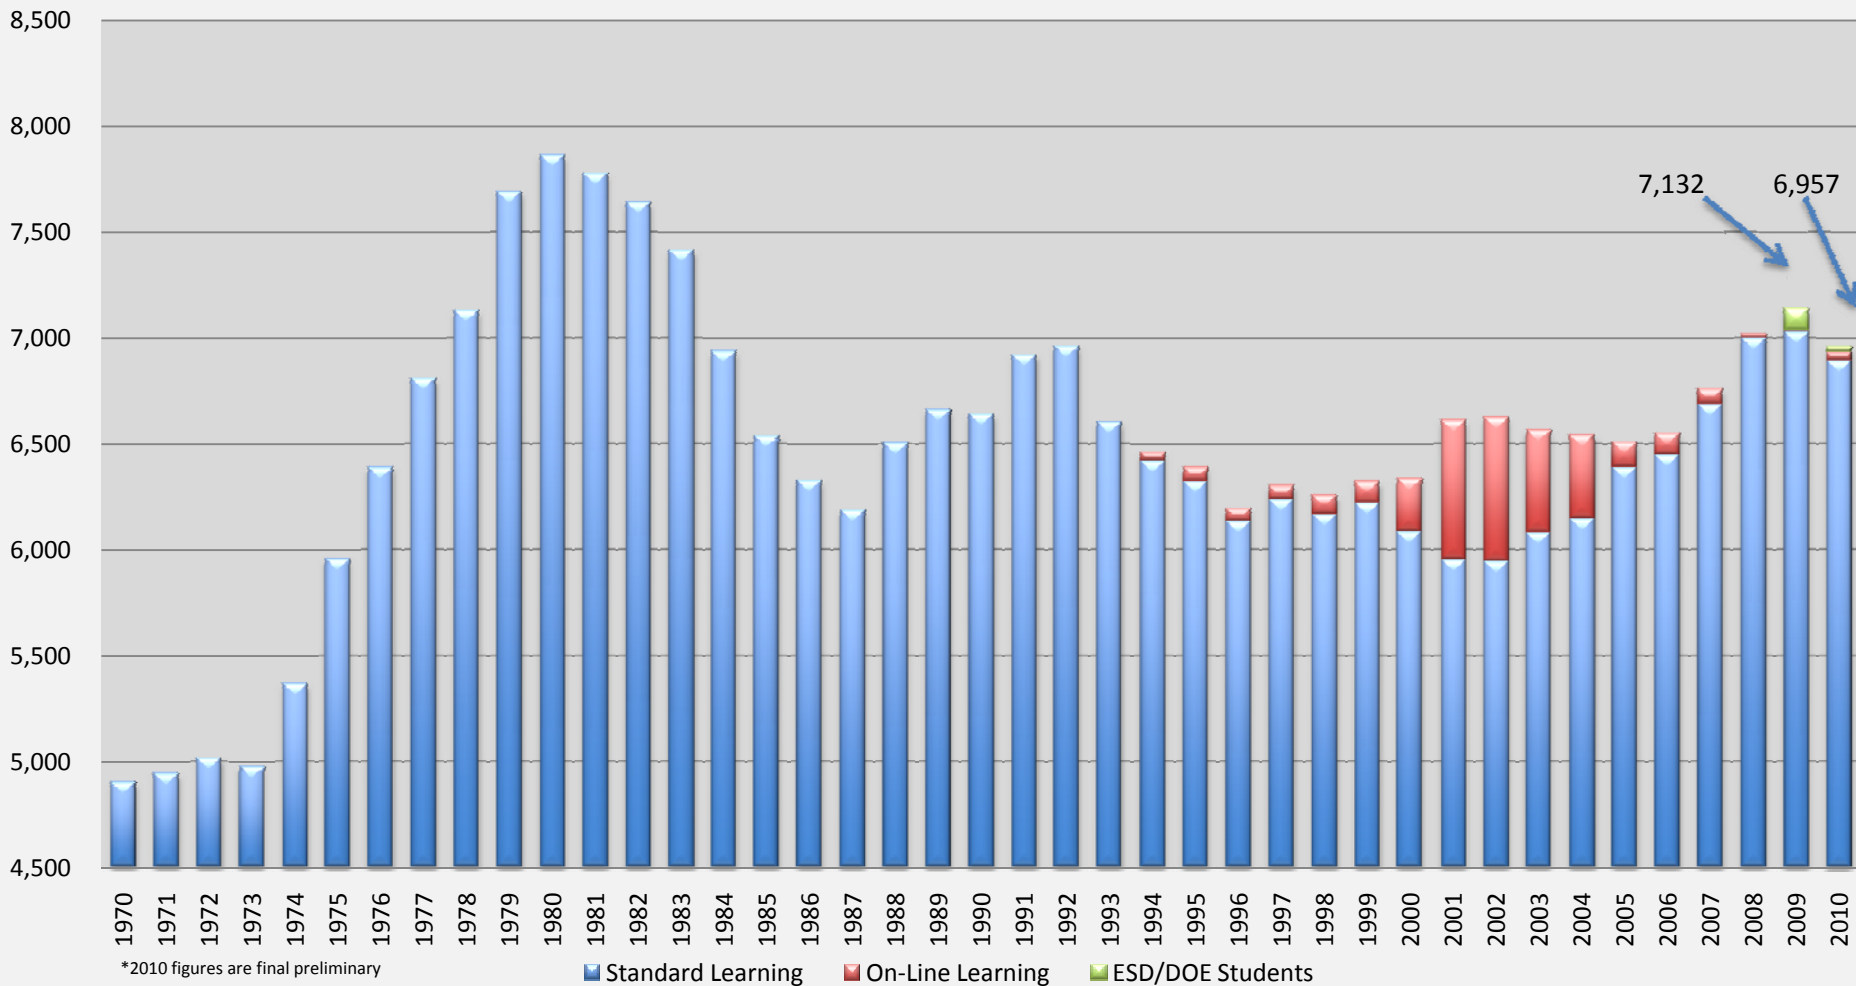

Fall 2010 Enrollment Report

Michigan Tech University Senate
Oct. 27, 2010

1885 – 2010

Michigan Tech

CELEBRATING 125 YEARS

Michigan Tech Fall Enrollment History 1970-2010

1885 – 2010

Michigan Tech

CELEBRATING 125 YEARS

Regular Learning (on-campus) Enrollment

1885 – 2010

Michigan Tech

CELEBRATING 125 YEARS

Total Enrollment by Student Type

1885 – 2010

Michigan Tech

CELEBRATING 125 YEARS

Female Enrollment 2002-2010

1885 – 2010

Michigan Tech

CELEBRATING 125 YEARS

Domestic and International Diversity 2002-2010

1885 – 2010

Michigan Tech