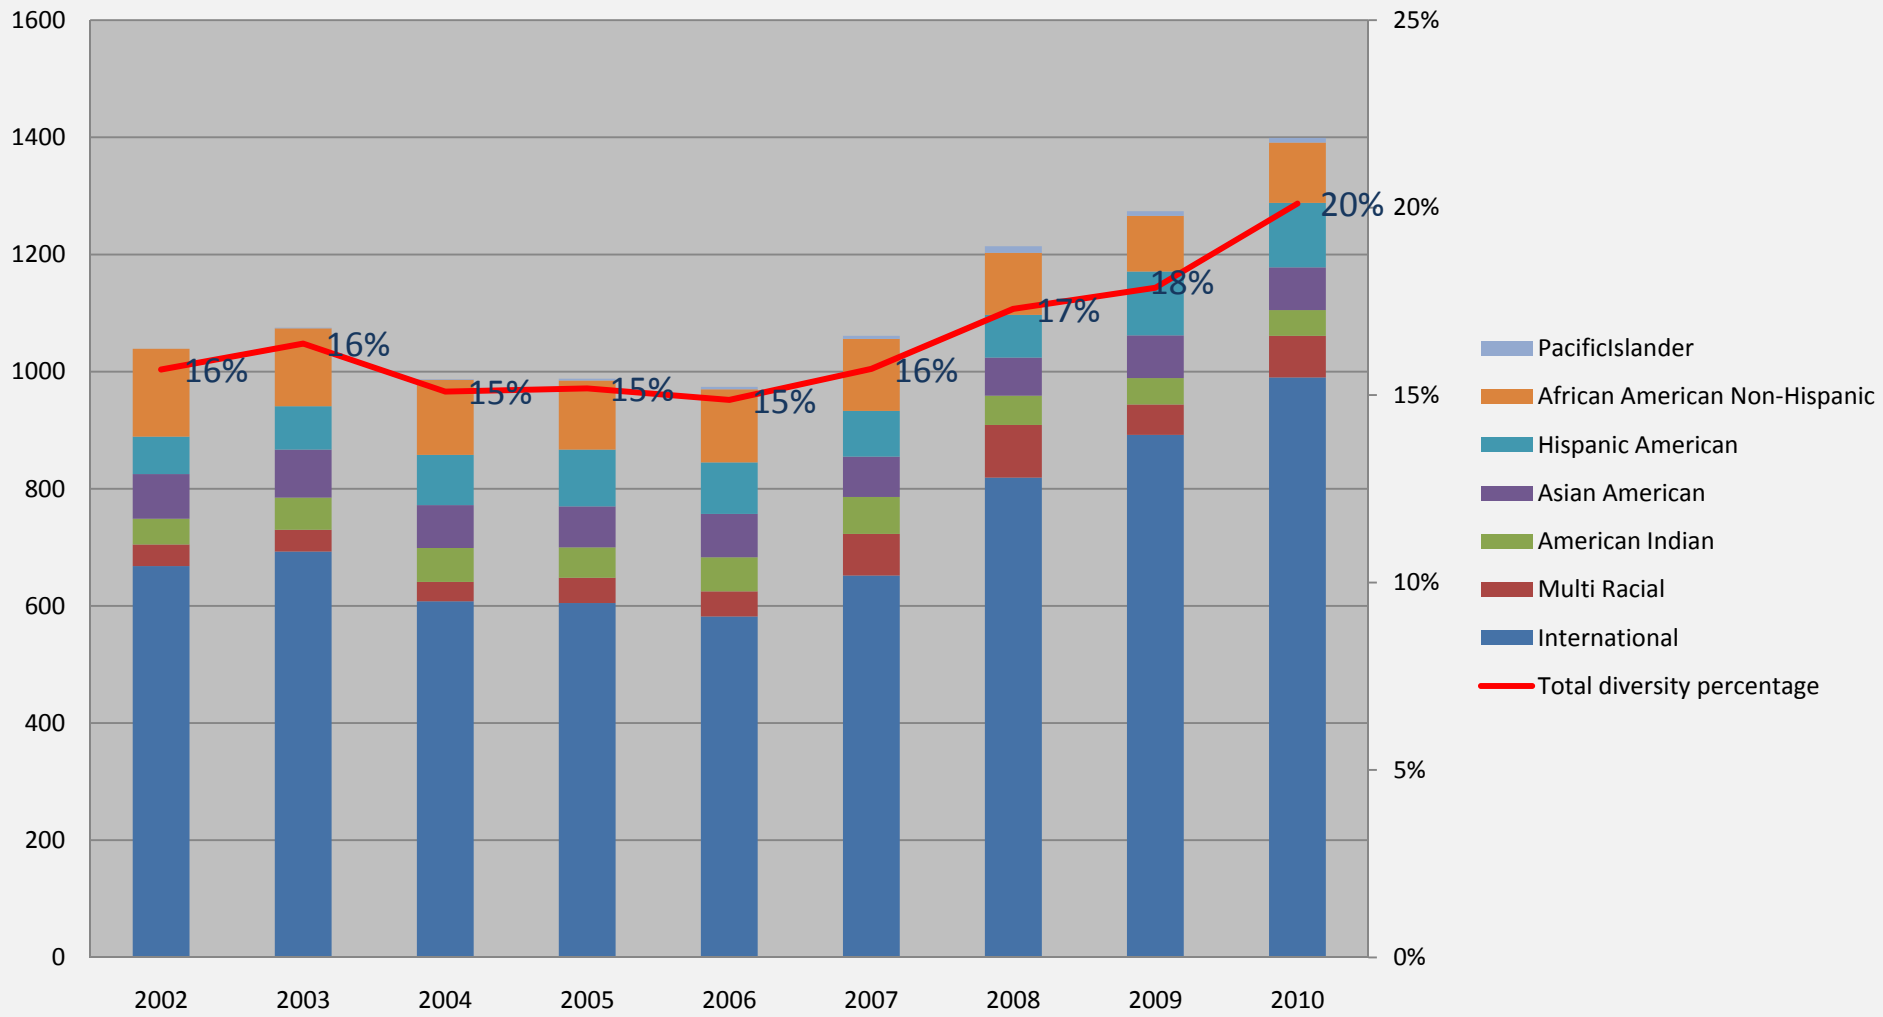

Fall 2010 Enrollment Report

Michigan Tech University Senate
Oct. 27, 2010

1885 – 2010

Michigan Tech

CELEBRATING 125 YEARS

Michigan Tech Fall Enrollment History 1970-2010

1885 – 2010

Michigan Tech

CELEBRATING 125 YEARS

Regular Learning (on-campus) Enrollment

1885 – 2010

Michigan Tech

CELEBRATING 125 YEARS

Total Enrollment by Student Type

1885 – 2010

Michigan Tech

CELEBRATING 125 YEARS

Female Enrollment 2002-2010

1885 – 2010

Michigan Tech

CELEBRATING 125 YEARS

Domestic and International Diversity 2002-2010

1885 – 2010

Michigan Tech