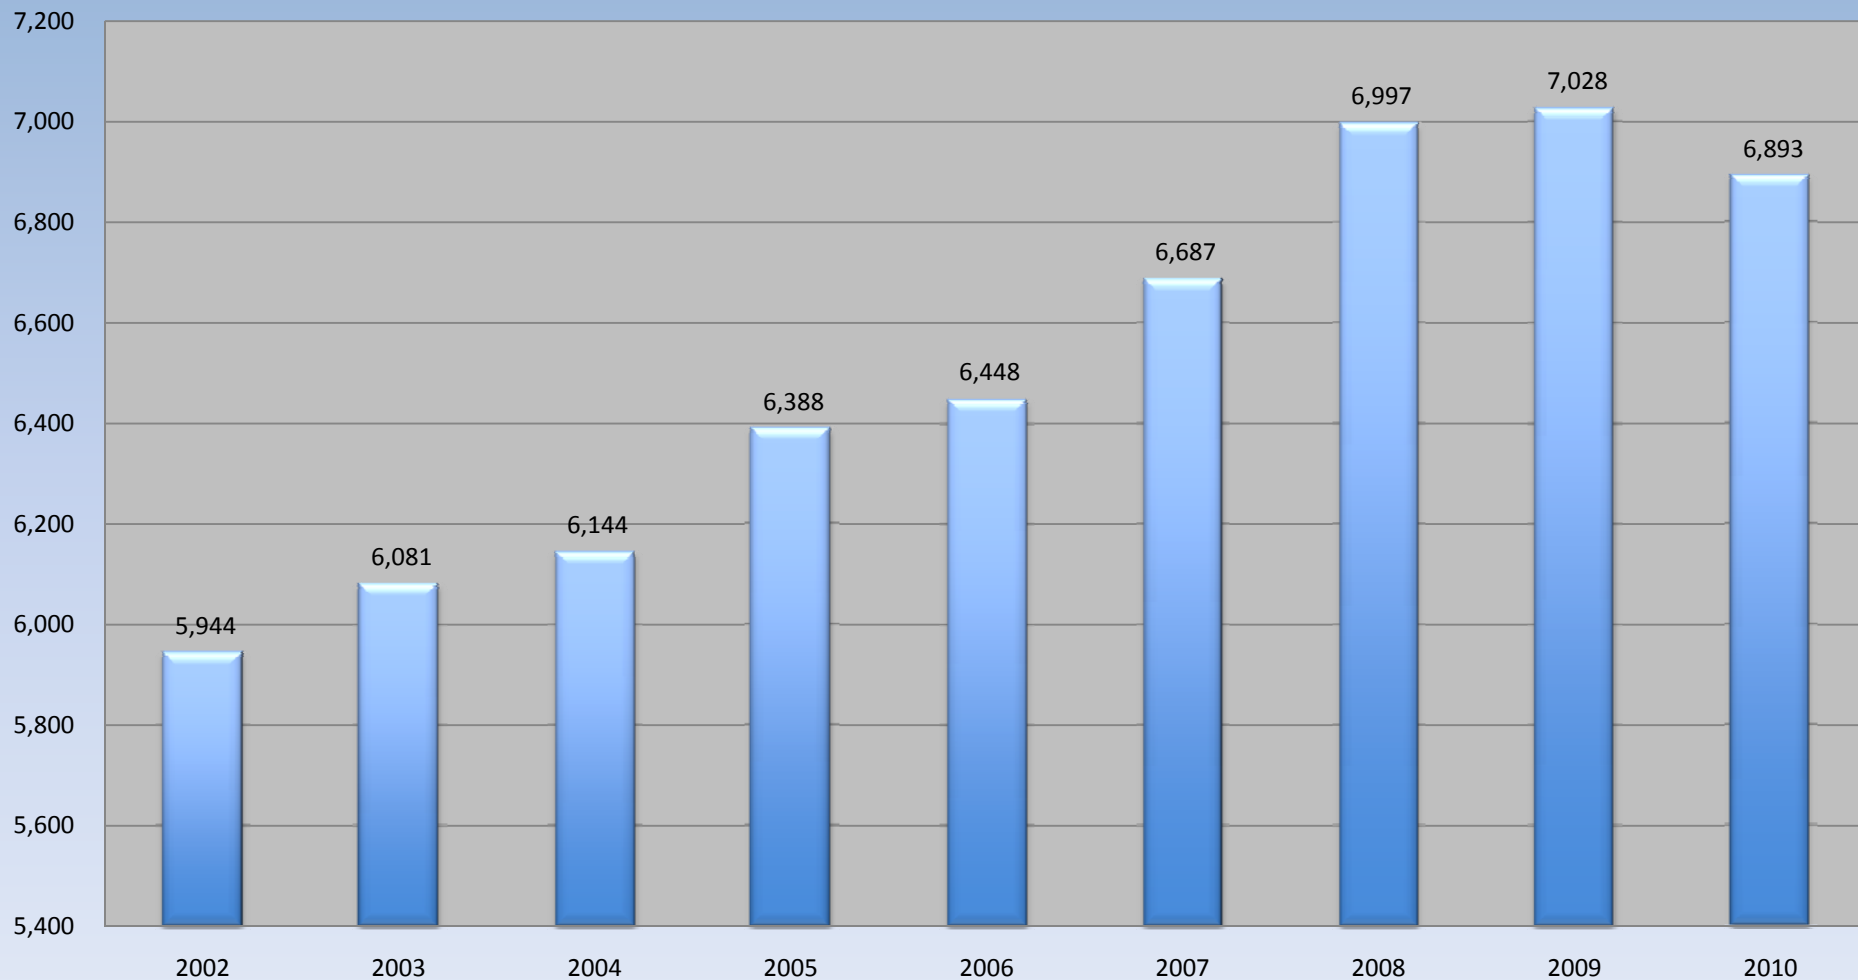

Fall 2010 Enrollment Report

Michigan Tech University Senate
Oct. 27, 2010

1885 – 2010

Michigan Tech

CELEBRATING 125 YEARS

Michigan Tech Fall Enrollment History 1970-2010

1885 – 2010

Michigan Tech

CELEBRATING 125 YEARS

Regular Learning (on-campus) Enrollment

1885 – 2010

Michigan Tech

CELEBRATING 125 YEARS

Total Enrollment by Student Type

1885 – 2010

Michigan Tech

CELEBRATING 125 YEARS

Female Enrollment 2002-2010

1885 – 2010

Michigan Tech

CELEBRATING 125 YEARS

Domestic and International Diversity 2002-2010

1885 – 2010

Michigan Tech