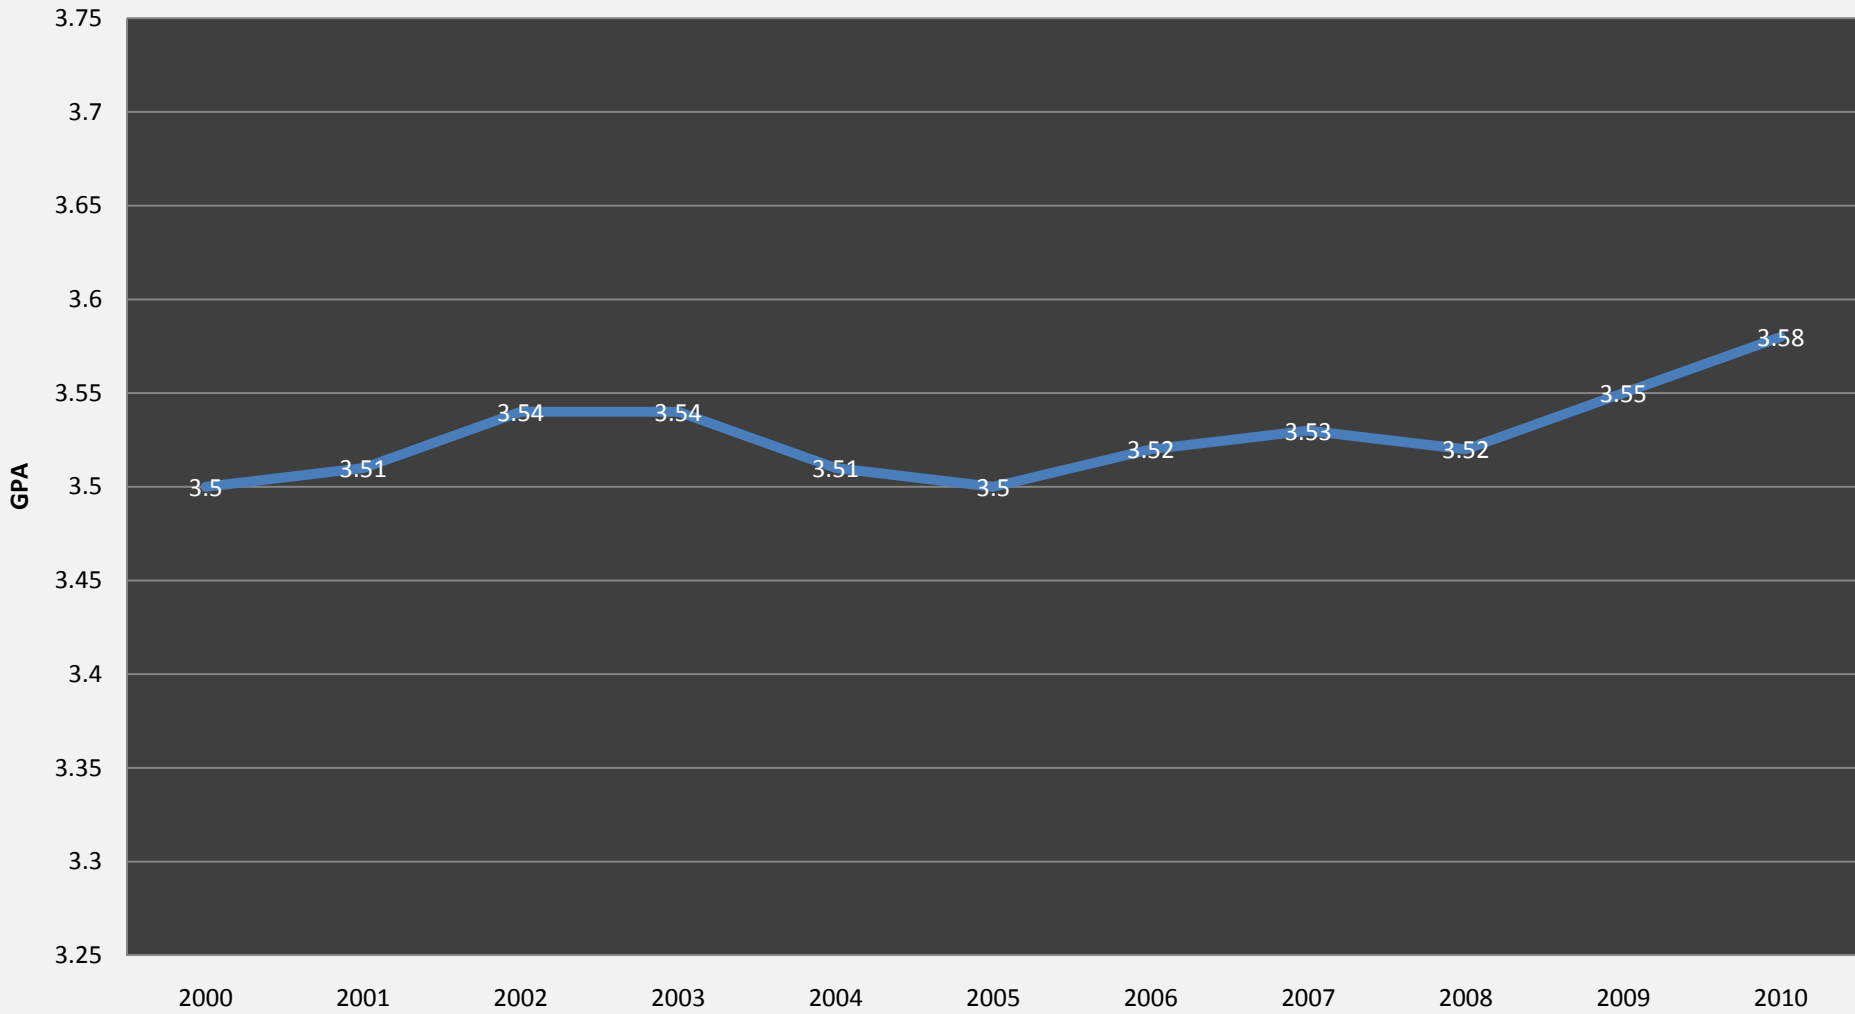

Fall 2010 Enrollment Report

Michigan Tech University Senate
Oct. 27, 2010

1885 – 2010

Michigan Tech

CELEBRATING 125 YEARS

Michigan Tech Fall Enrollment History 1970-2010

1885 – 2010

Michigan Tech

CELEBRATING 125 YEARS

Female Enrollment 2002-2010

1885 – 2010

Michigan Tech

CELEBRATING 125 YEARS

Domestic and International Diversity 2002-2010

1885 – 2010

Michigan Tech

1885 – 2010

Michigan Tech

CELEBRATING 125 YEARS

Freshman Michigan Tech vs. National ACT Scores 2000-2010

1885 – 2010

Michigan Tech

CELEBRATING 125 YEARS

Freshmen GPA

1885 – 2010

Michigan Tech

CELEBRATING 125 YEARS

New Graduate Students

First Time Graduates	2009 Final Preliminary		2010 Final Preliminary	Difference
Masters	224		245	21
Doctoral	106		93	-13
Total	330		338	8