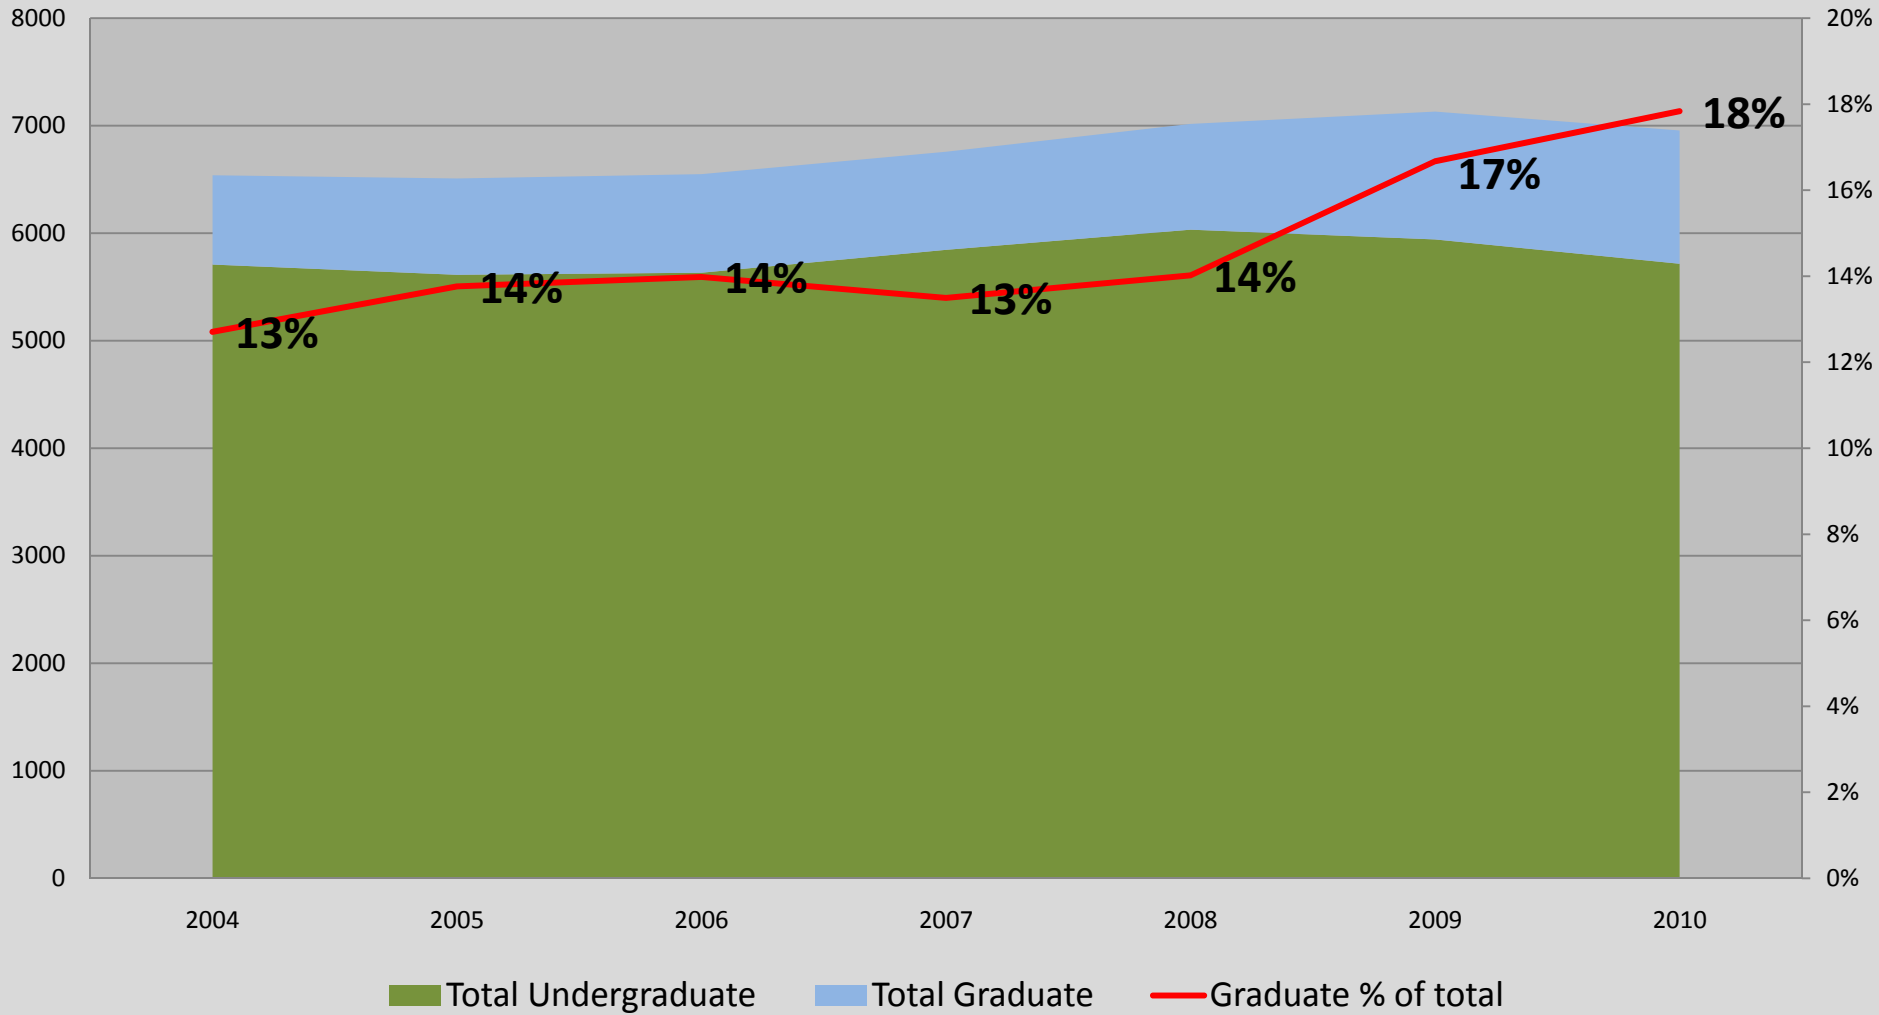

Fall 2010 Enrollment Report

Michigan Tech University Senate
Oct. 27, 2010

1885 – 2010

Michigan Tech

CELEBRATING 125 YEARS

Michigan Tech Fall Enrollment History 1970-2010

1885 – 2010

Michigan Tech

CELEBRATING 125 YEARS

Regular Learning (on-campus) Enrollment

1885 – 2010

Michigan Tech

CELEBRATING 125 YEARS

Total Enrollment by Student Type

1885 – 2010

Michigan Tech

CELEBRATING 125 YEARS

Female Enrollment 2002-2010

1885 – 2010

Michigan Tech

CELEBRATING 125 YEARS

Domestic and International Diversity 2002-2010

1885 – 2010

Michigan Tech